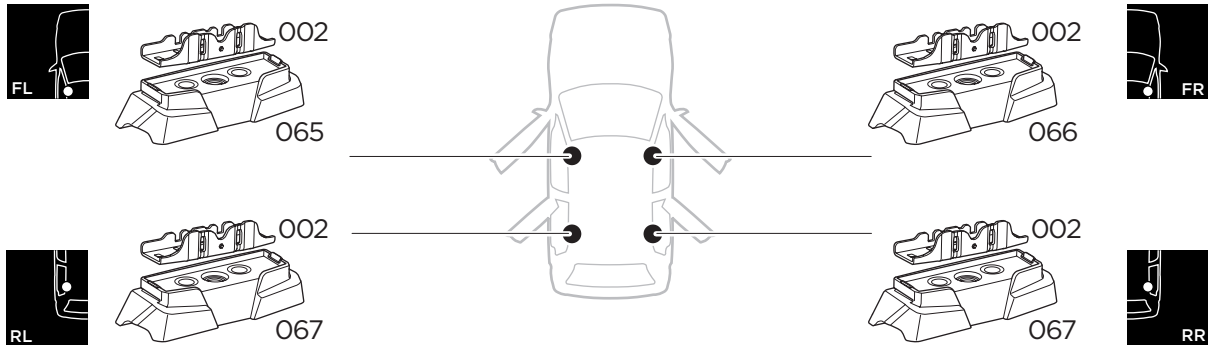

## Kit 187039

HYUNDAI i30 SW, 5-dr Estate, 12-17

ISO 11154-E

This kit is only for vehicles with fixpoint mounting.

**1 KIT**

**2 FOOT PACK**

**1**

**2**